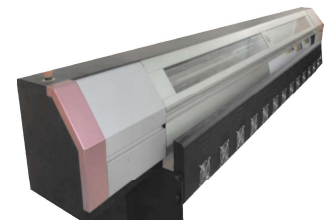

Our POLAR CUTTING MACHINE has 100% availability to cut all papers to size. Our Polar is managed by a highly skilled operator that can deliver your products with less offcuts and clean products.

This is an Industrial Printer with functional ability to print graphic in a direct Imaging (DI) format. Your products can be printed from graphic unit by passing plate making process.